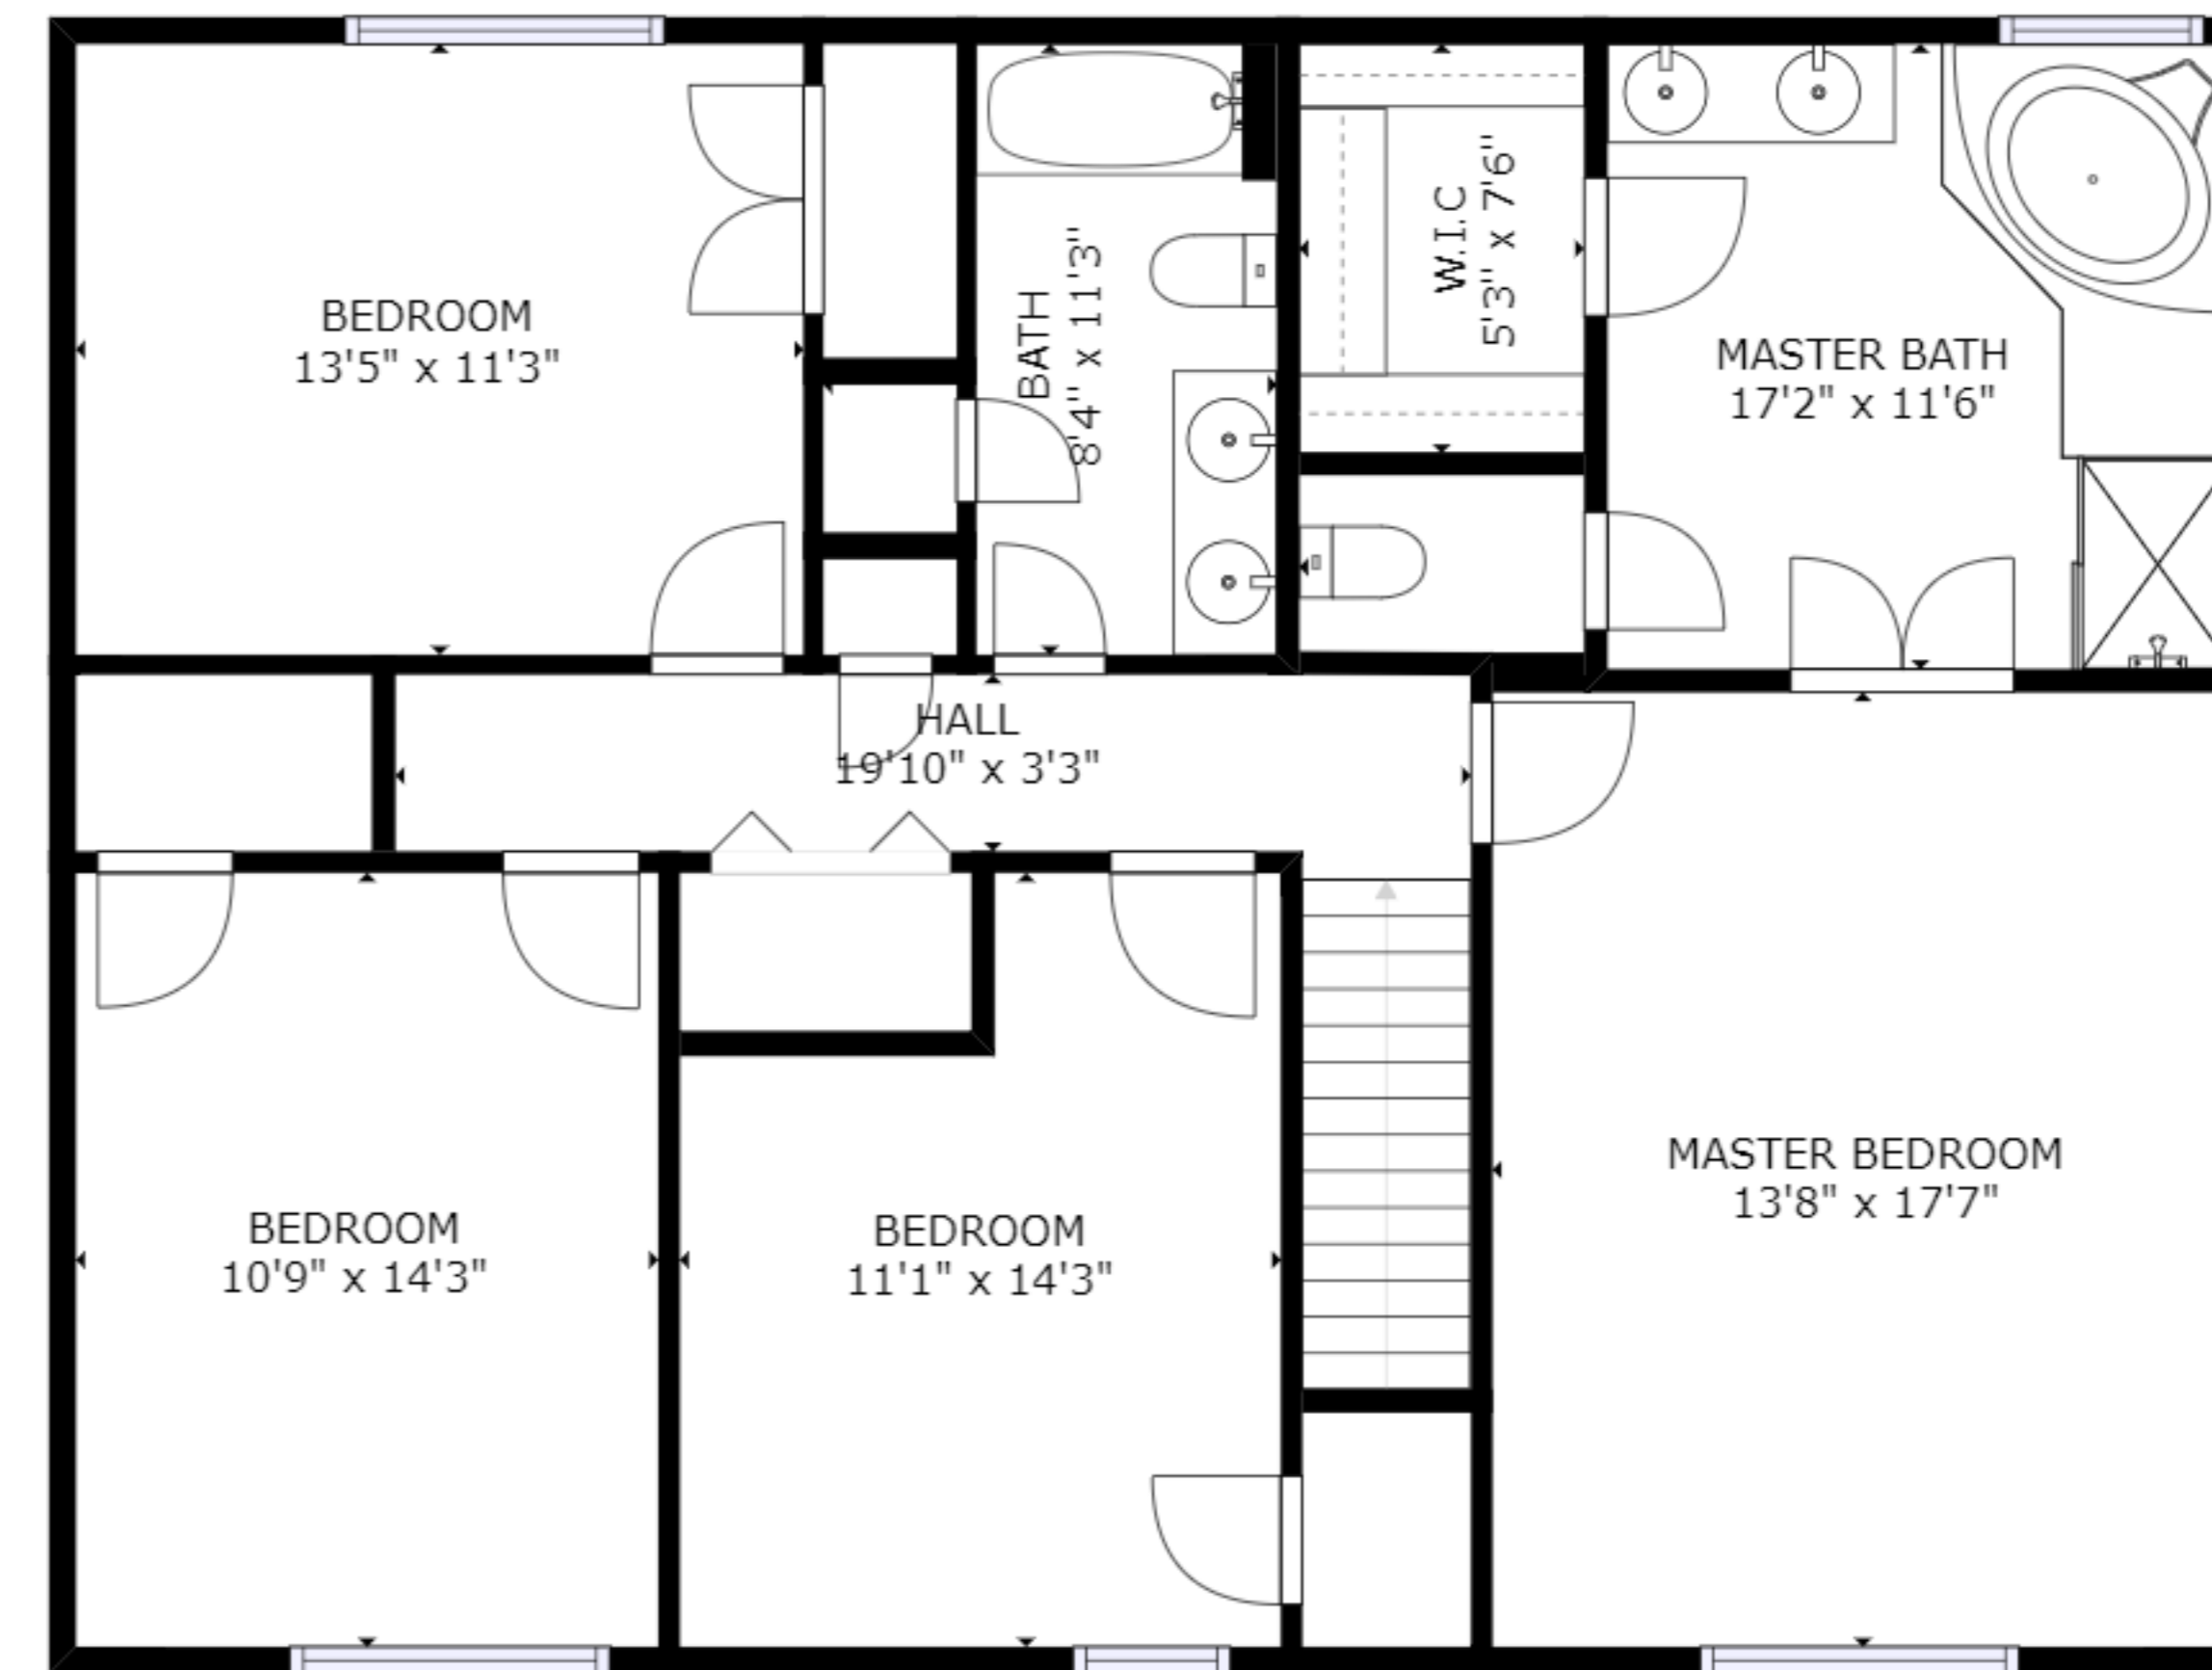

FLOOR 2

FLOOR 3

FLOOR 1

GROSS INTERNAL AREA
 FLOOR 1: 1112 sq ft, FLOOR 2: 1186 sq ft
 FLOOR 3: 1170 sq ft
 TOTAL: 3469 sq ft

SIZES AND DIMENSIONS ARE APPROXIMATE, ACTUAL MAY VARY.